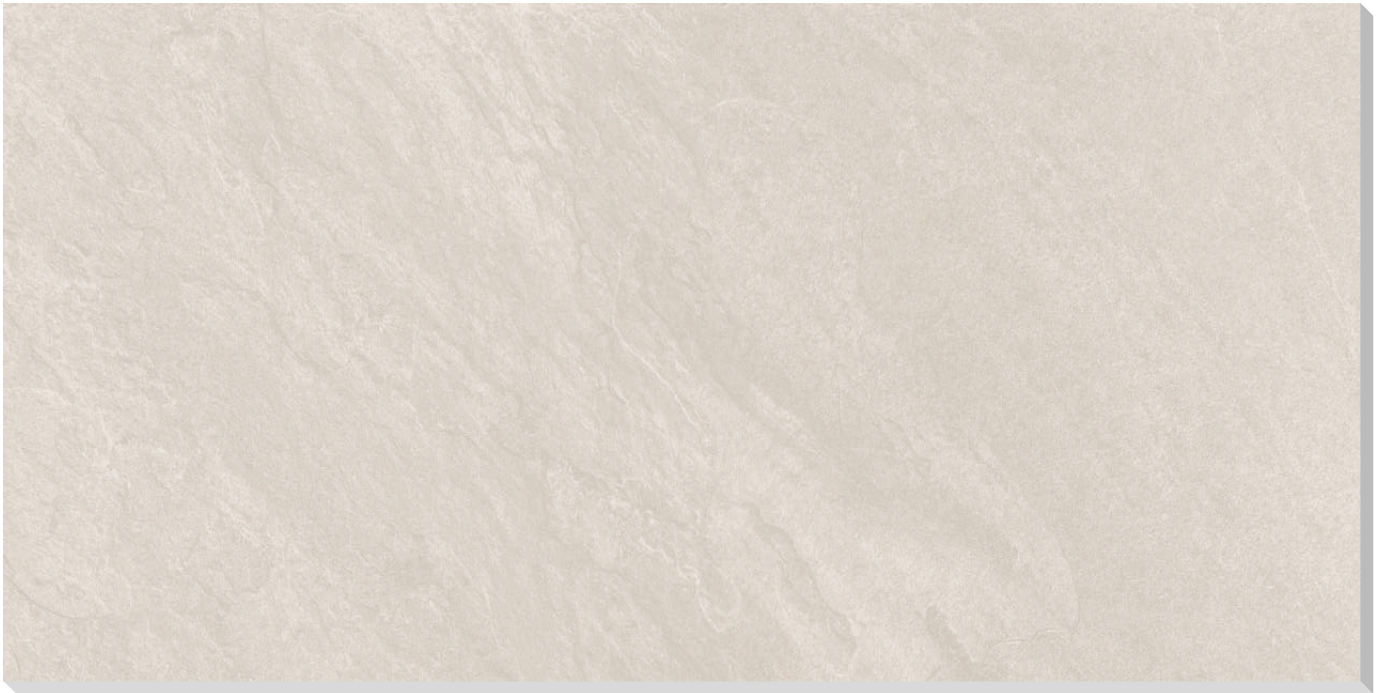

600X1200mm
Punch + Carving

VICTORY®
Crafting Unique Spaces

Ridge Crema