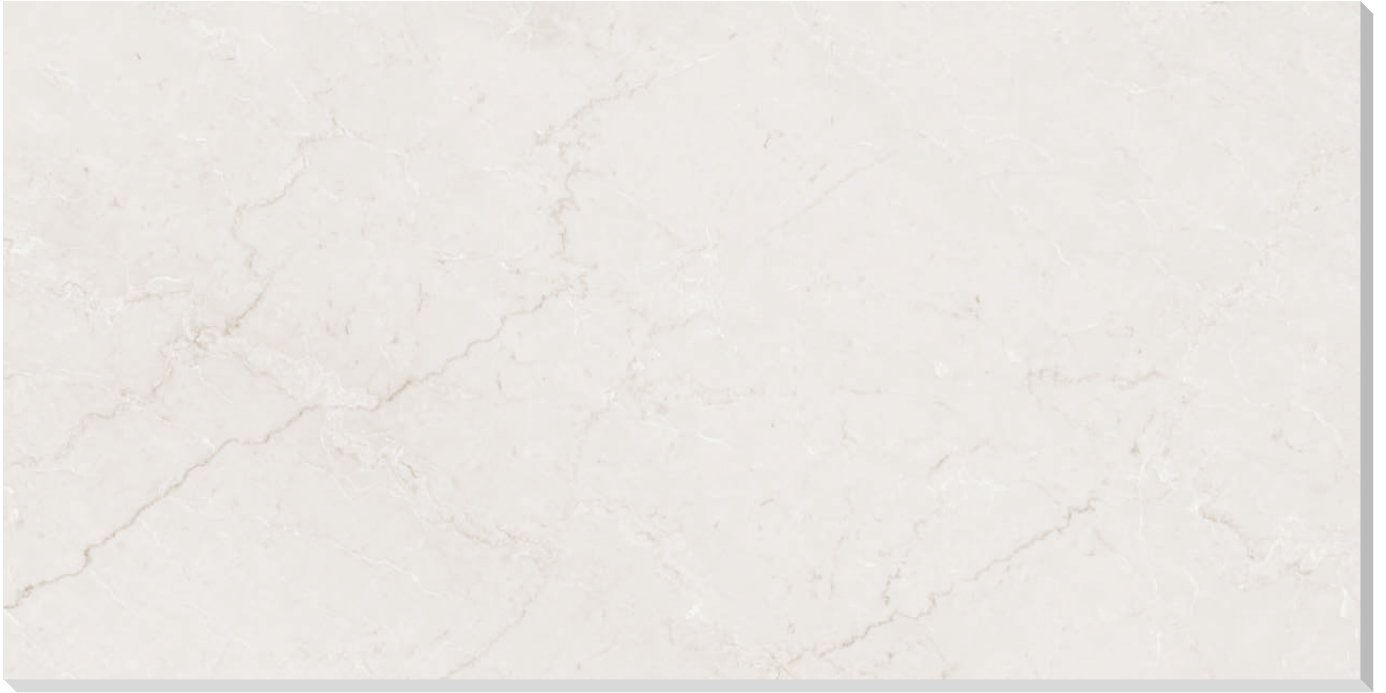

600X1200mm
Silky Matt Carving

VICTORY®
Crafting Unique Spaces

Roma Bianco