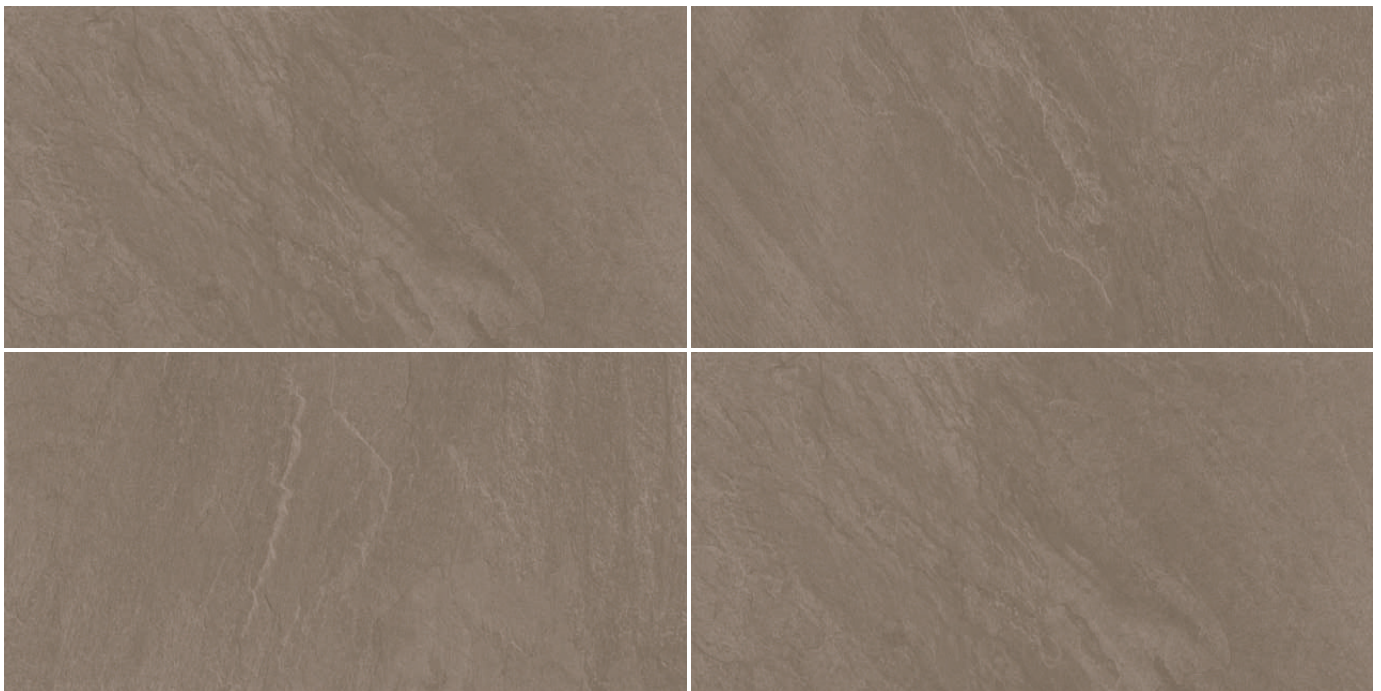

600X1200mm
Punch + Carving

VICTORY®
Crafting Unique Spaces

3 Phases