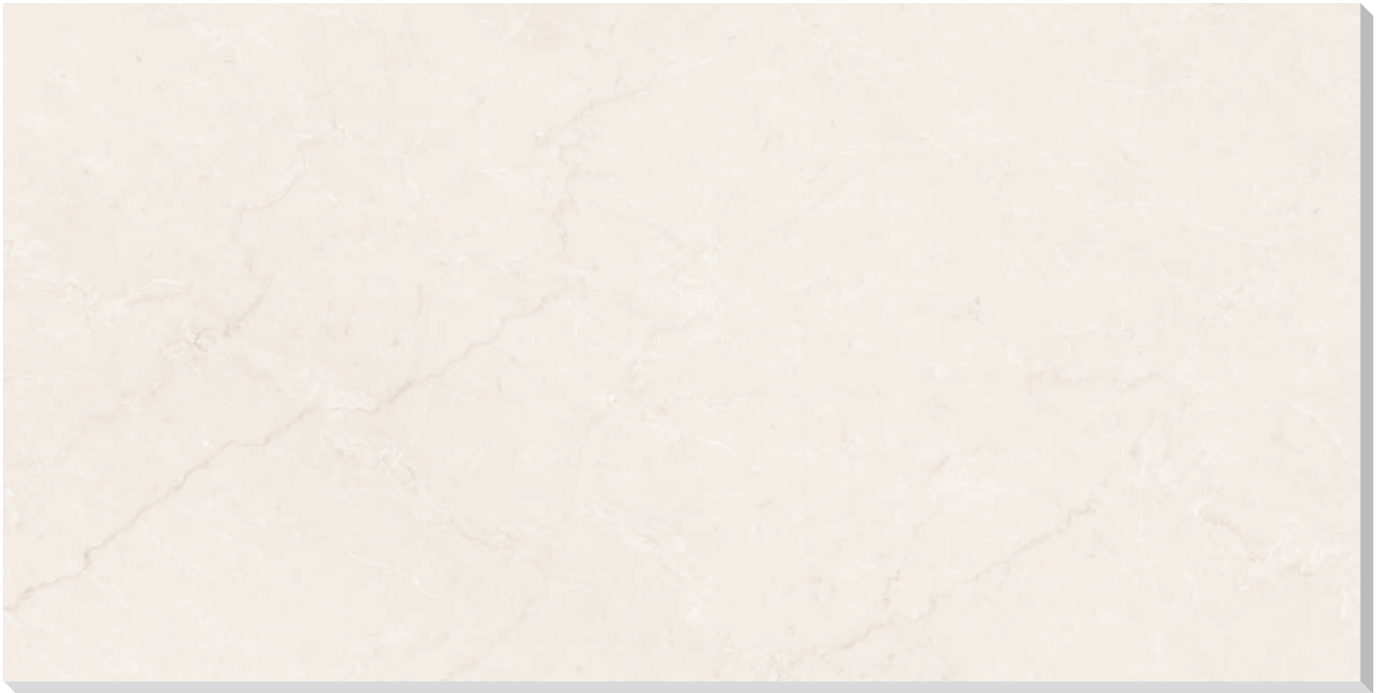

600X1200mm
Silky Matt Carving

VICTORY®
Crafting Unique Spaces

Roma Tusk