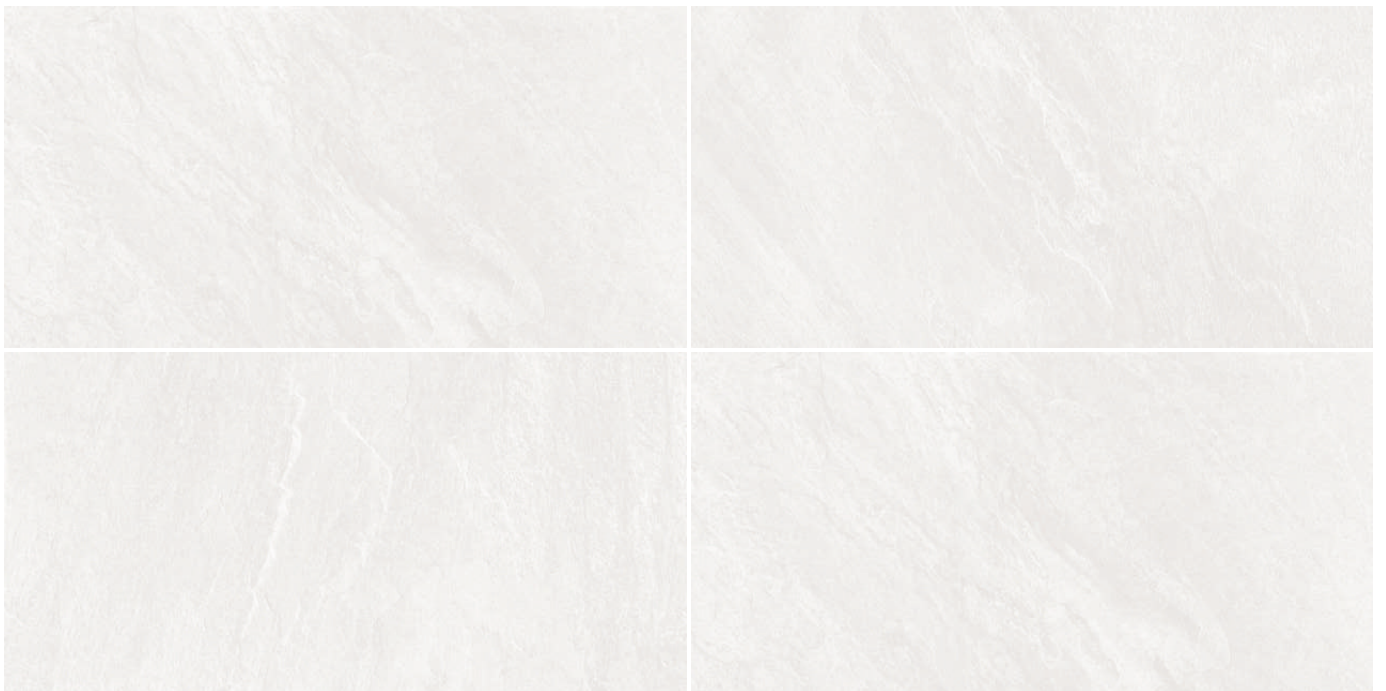

600X1200mm
Punch + Carving

VICTORY®
Crafting Unique Spaces

3 Phases