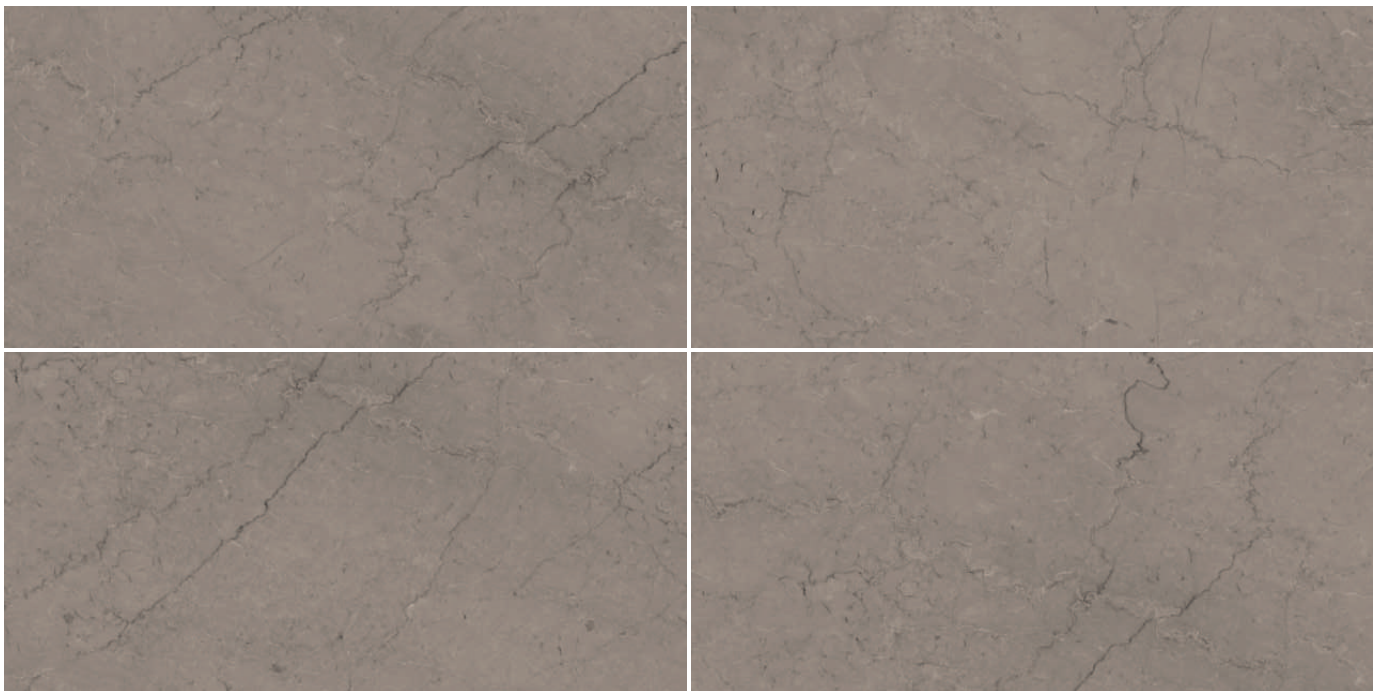

600X1200mm
Silky Matt Carving

VICTORY®
Crafting Unique Spaces

4 Phases