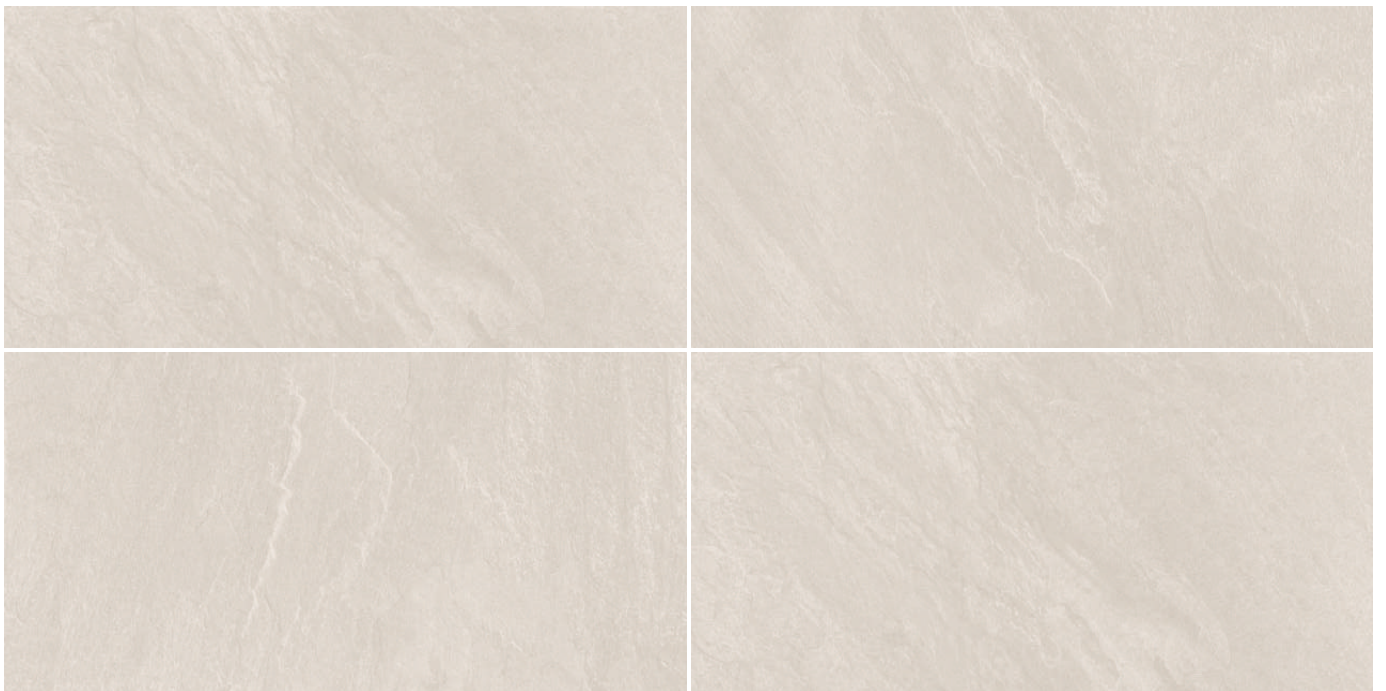

600X1200mm
Punch + Carving

VICTORY®
Crafting Unique Spaces

3 Phases