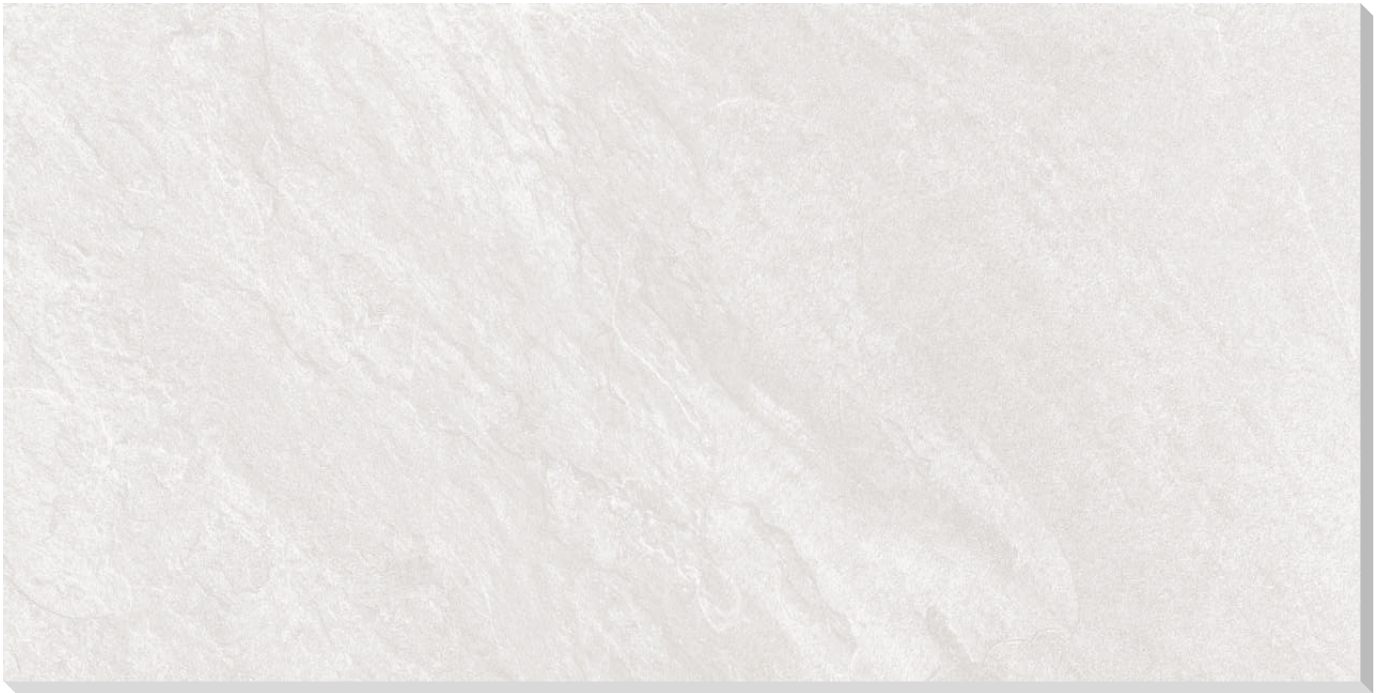

600X1200mm
Punch + Carving

VICTORY®
Crafting Unique Spaces

Ridge Pearl