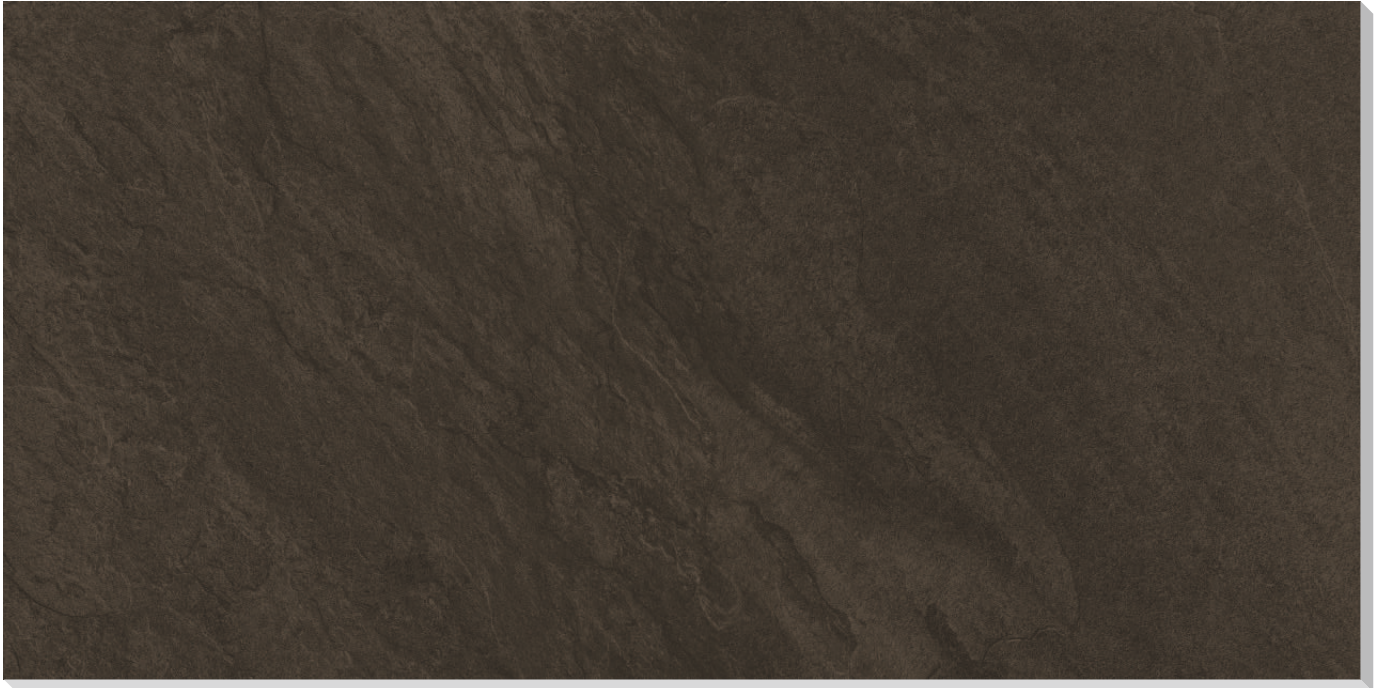

600X1200mm
Punch + Carving

VICTORY®
Crafting Unique Spaces

Ridge Moka