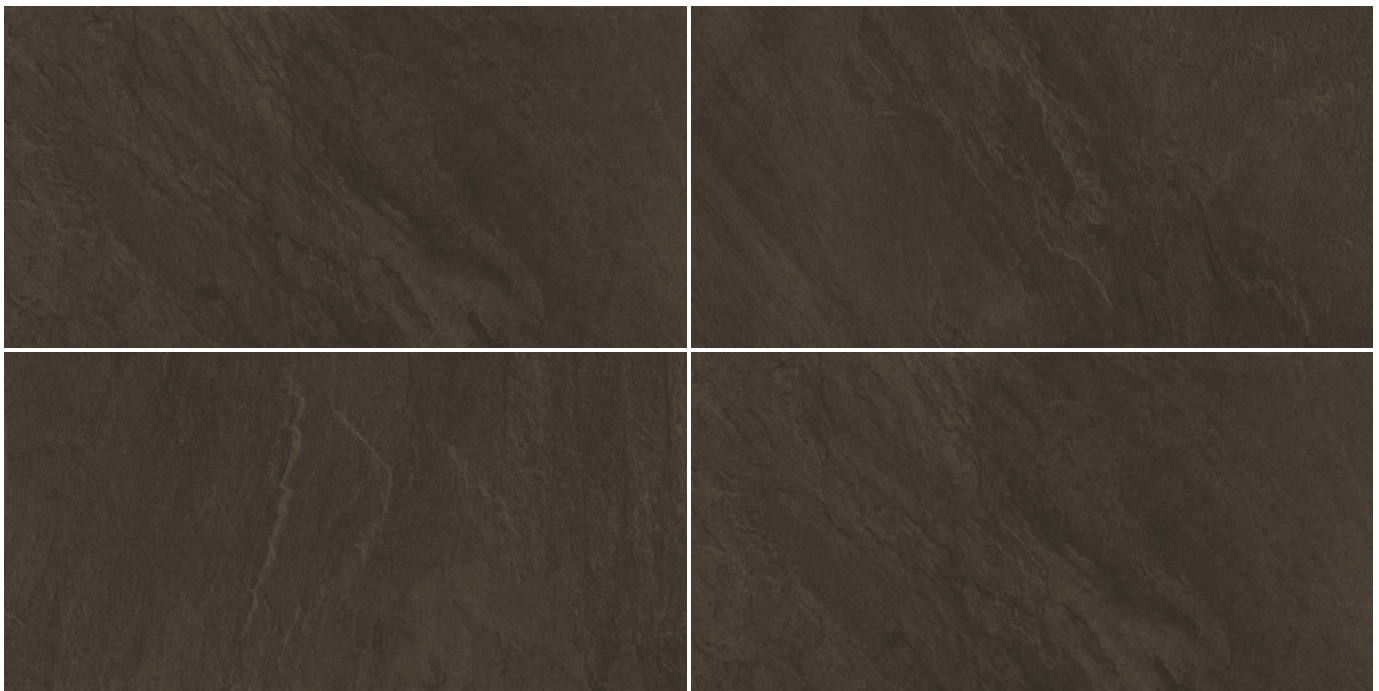

600X1200mm
Punch + Carving

VICTORY®
Crafting Unique Spaces

3 Phases